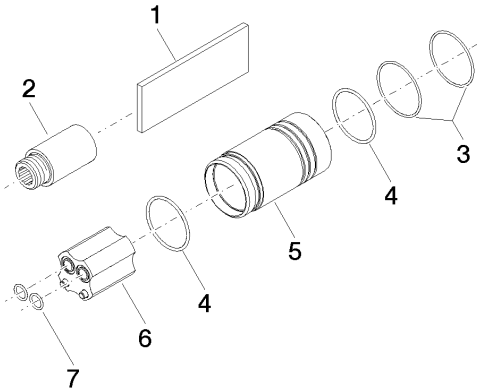

- Concealed rough parts

Extension 1-5/8" -

Article number: 12 074 970 90

- For wall-mounted mixers 35 806 / 807 / 808 970 90

Discontinued items available to order until 03.09.2018

All dimensions in mm / inch = mm x 0,0394

- Concealed rough parts

Extension 1-5/8" -

Article number: 12 074 970 90

- Concealed rough parts

Extension 1-5/8" -

Article number: 12 074 970 90

### Spare parts list

Number	Item Number	Designation	Number of units
1	09 30 09 052 90	plate	1
2	09 24 03 184 90	extension	1
3	09 14 10 190 90	seal	2
4	09 14 10 034 90	seal	2
5	09 17 01 229 90	sleeve	1
6	04 30 11 281 00 90	extension	1
7	09 14 10 042 90	seal	2